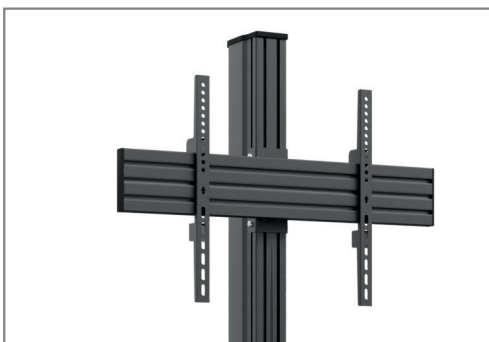

The universal VESA standard is covered from 100 x 100 mm min. up to 600 x 400 mm max..

The tilt proof base plate ensures a firm stand and the fine adjustable feet enable precise alignment on uneven surfaces.

The TV mount is height adjustable along the Alu Pillar (Tool needed) thus offering flexible mounting options to suit the respective room situation.

The Alu Pillar and Rail can be shortened if necessary.

## CPS Freestanding Single 55 - 75" comPROnents® complete solution

Item no.: 3345

- 55 - 75" | 140 - 191 cm
- Landscape | Portrait
- VESA, 100 x100 mm min. - 600 x 400 mm max.
- Tilt proof base plate
- TV mount along the pillar height adjustable (Tool needed)
- Cable management along the pillar and rail
- Solvent free, impact and scratch resistant powder coating
- Colour: black
- 50 kg load, max.
- combinable & expandable with comPROnents® series

Tilt proof base plate

Concealed cable routing

TV mount height adjustable (Tool needed)